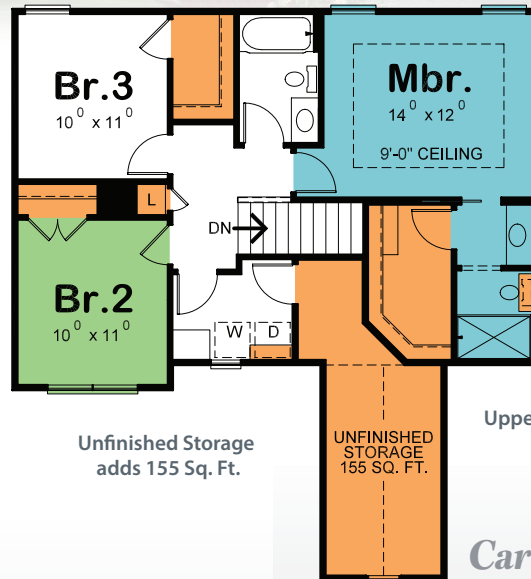

Cartwright

Cartwright

Main 679 Sq. Ft.
Upper 781 Sq. Ft.

Total Area 1460 Sq. Ft.

Garage 423 Sq. Ft.

Width 35'-0"
Depth 38'-0"

Ridge Height 29'-1"

Copyright © 2020 Design Basics, LLC
All rights reserved.