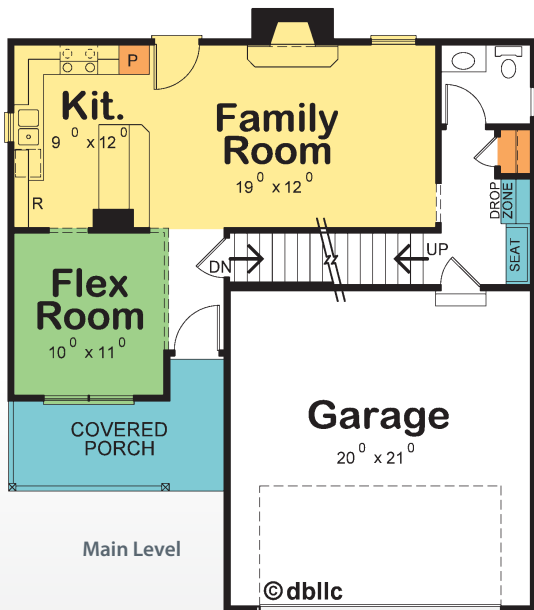

Cartwright

Cartwright

Main 679 Sq. Ft.
Upper 781 Sq. Ft.

Total Area 1460 Sq. Ft.

Garage 423 Sq. Ft.

Width 35'-0"
Depth 38'-0"

Ridge Height 29'-1"

Copyright © 2020 Design Basics, LLC
All rights reserved.